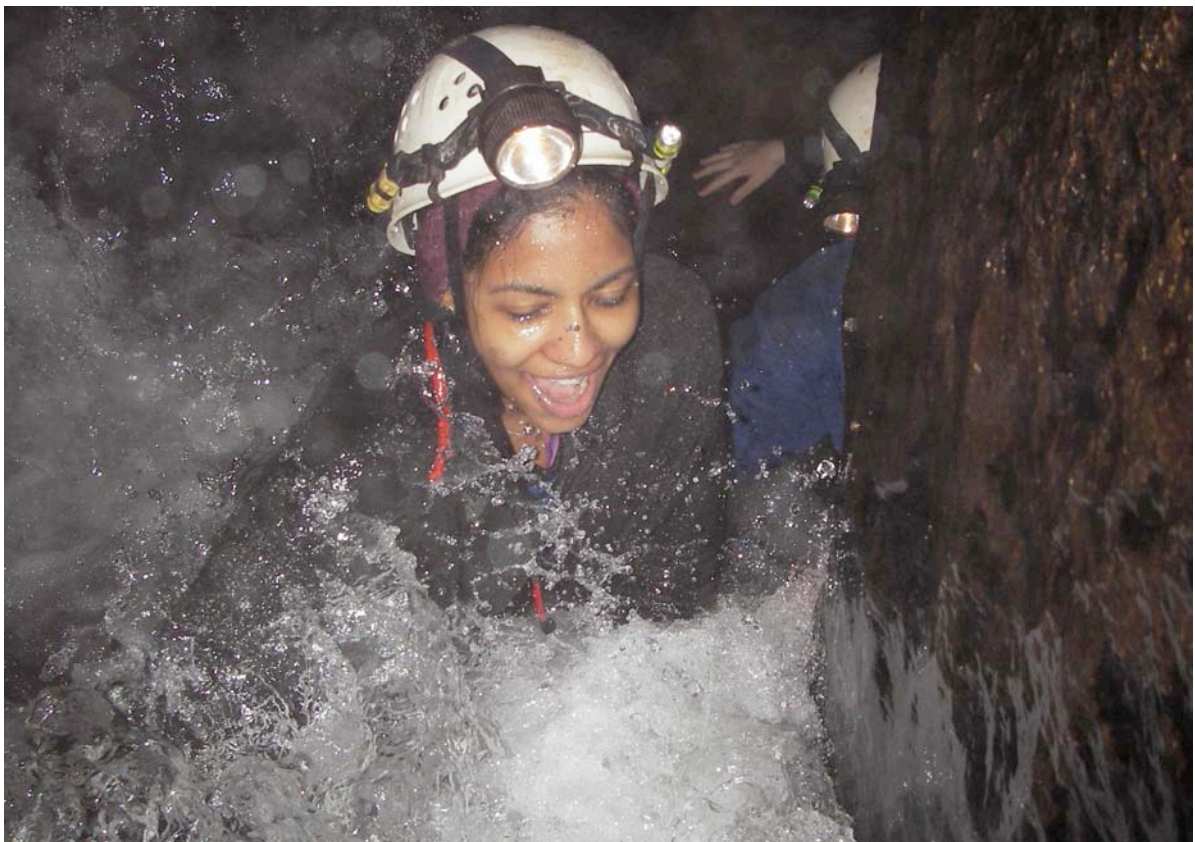

SCHOOL CAVE TEAM

AT THE CAVE ENTRANCE

IT IS TIGHT IN HERE

BUT FUN!

WET CAVER

WADING UP THE RAPIDS

LEADER IN DEEP WATER

CUSTOMER IN WATERFALL

HELPING EACH OTHER

OUT AT LAST AND ON THE WAY BACK TO THE CHALET

THE CAVE

The cave is a Granite Boulder Infill Cave and it has tight squeezes and rapids and waterfalls to negotiate

CONDUCT

We run the adventure with TWO competent cave leaders as per the AAS and the Code of Practice for the Underground River Cave (Parks Victoria)