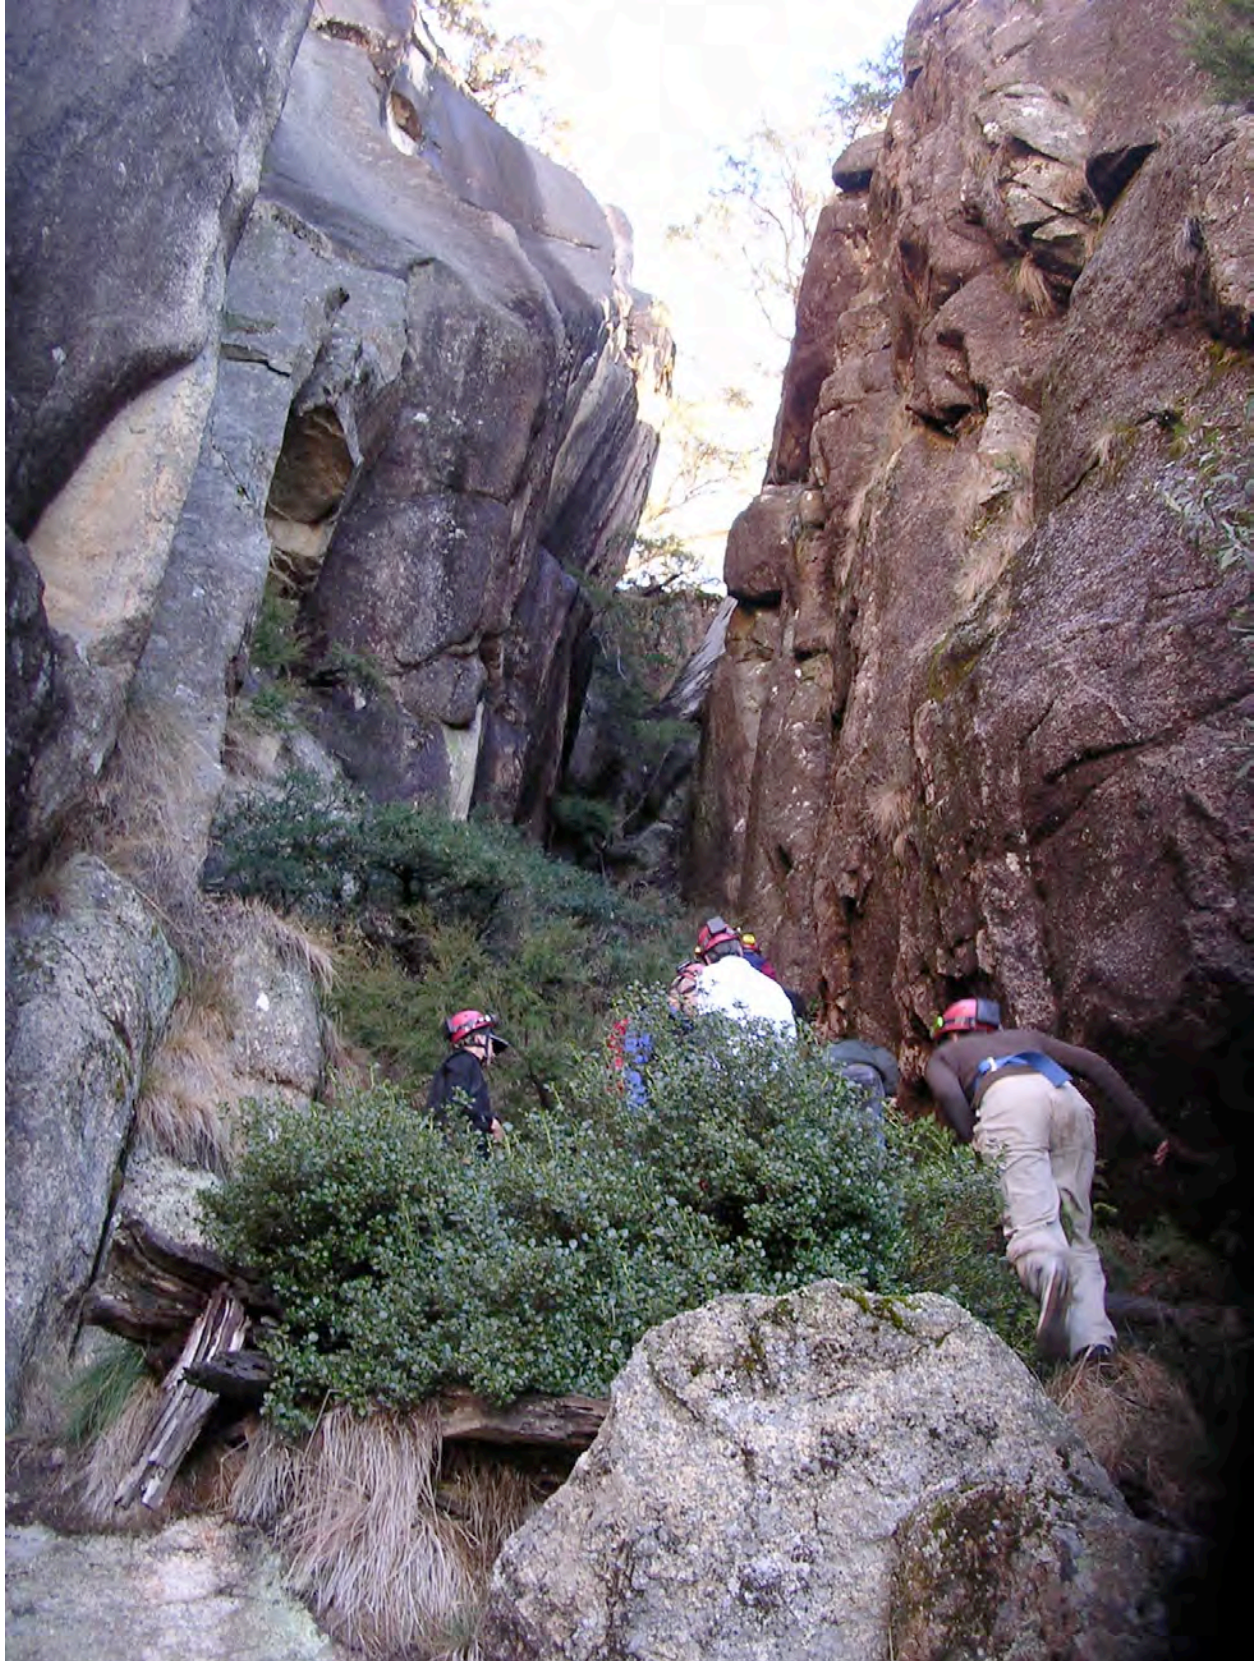

- **Abseiling single pitch from 10 metres to 45 metres**
- **Abseiling Multi Pitch**
 - **250 Metre descent**
 - **300 Metres expedition abseil**
- **Caving (vertical and horizontal options)**
- **Burstons Crevasse Adventures**
- **Rock Climbing**
- **Cross Country Ski Touring and Snow Camping**
- **Bushwalking**
- **Natural Heritage and Historical Interpretation**
- **Mountain Biking (road and tracks only)**
- **Canoeing (flat water)**

PHOTOS OF ADVENTURES

We can facilitate a range of adventures and activities. Examples of these are shown on the following pages

ABSEILING ON THE 300 METRE NORTH WALL OF THE GORGE

ABSEILS FROM 20 TO 250 METRE SITES

10 METRE ABSEILING

CAVING

ROCK CLIMBING

CHALLENGES

BURSTONS CREVASSE

SNOW ADVENTURES

BUSHWALKING (IN SNOW OR AT OTHER TIMES)

TEAM GAMES AND INITIATIVES