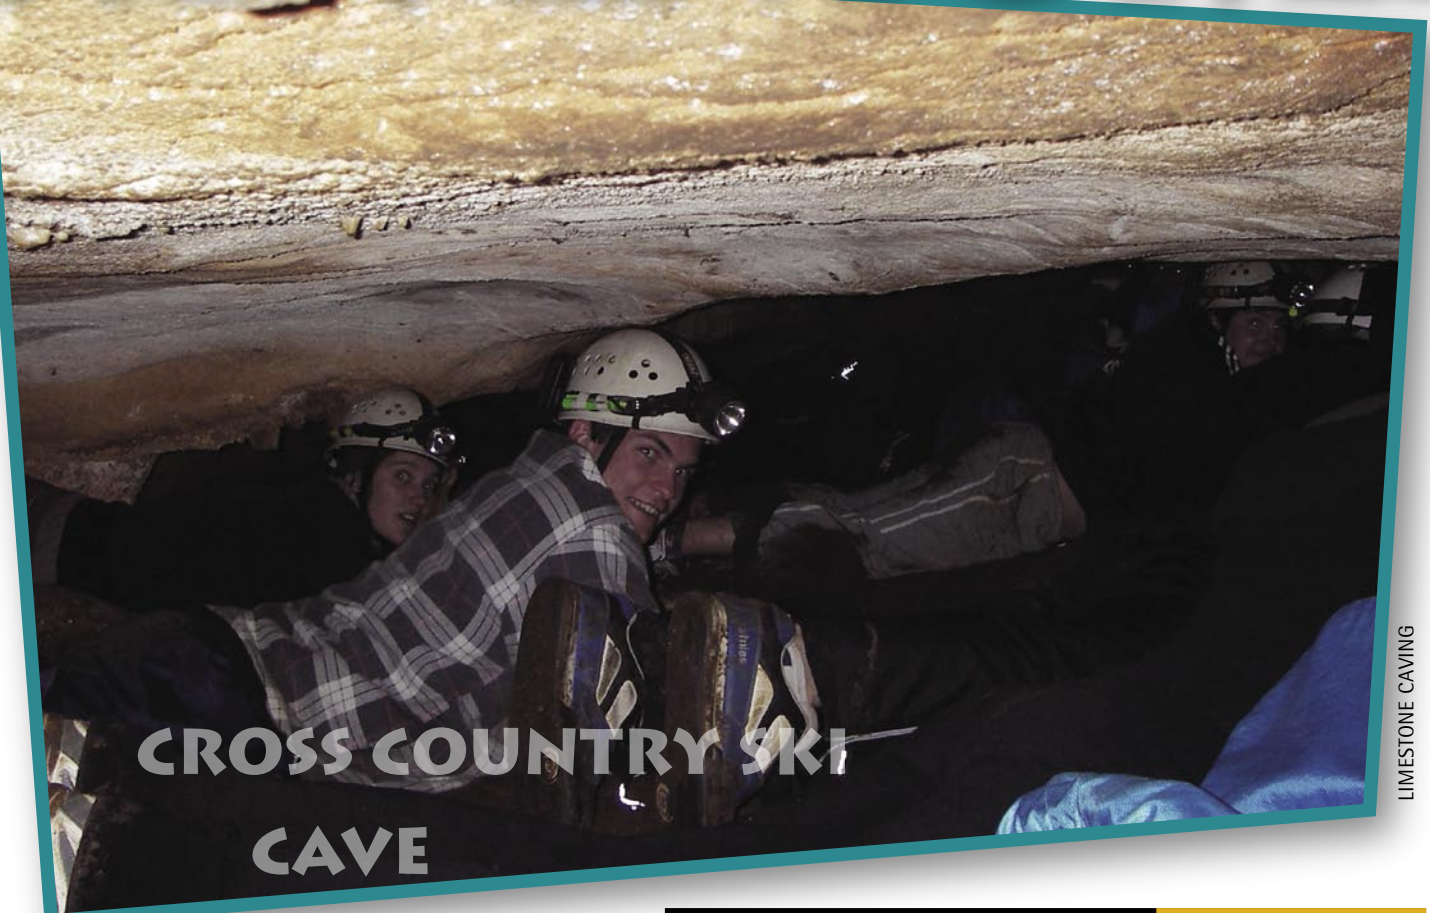

JOIN THE ADVENTURE!

LIMESTONE CAVING

CROSS COUNTRY SKI
CAVE

ABSEIL

SNOW CAMP

BUSHWALK

LEADERSHIP & TEAM GAMES

QUALITY EDUCATIONAL ADVENTURE
IN VICTORIA AND NSW
FOR OVER 18 YEARS